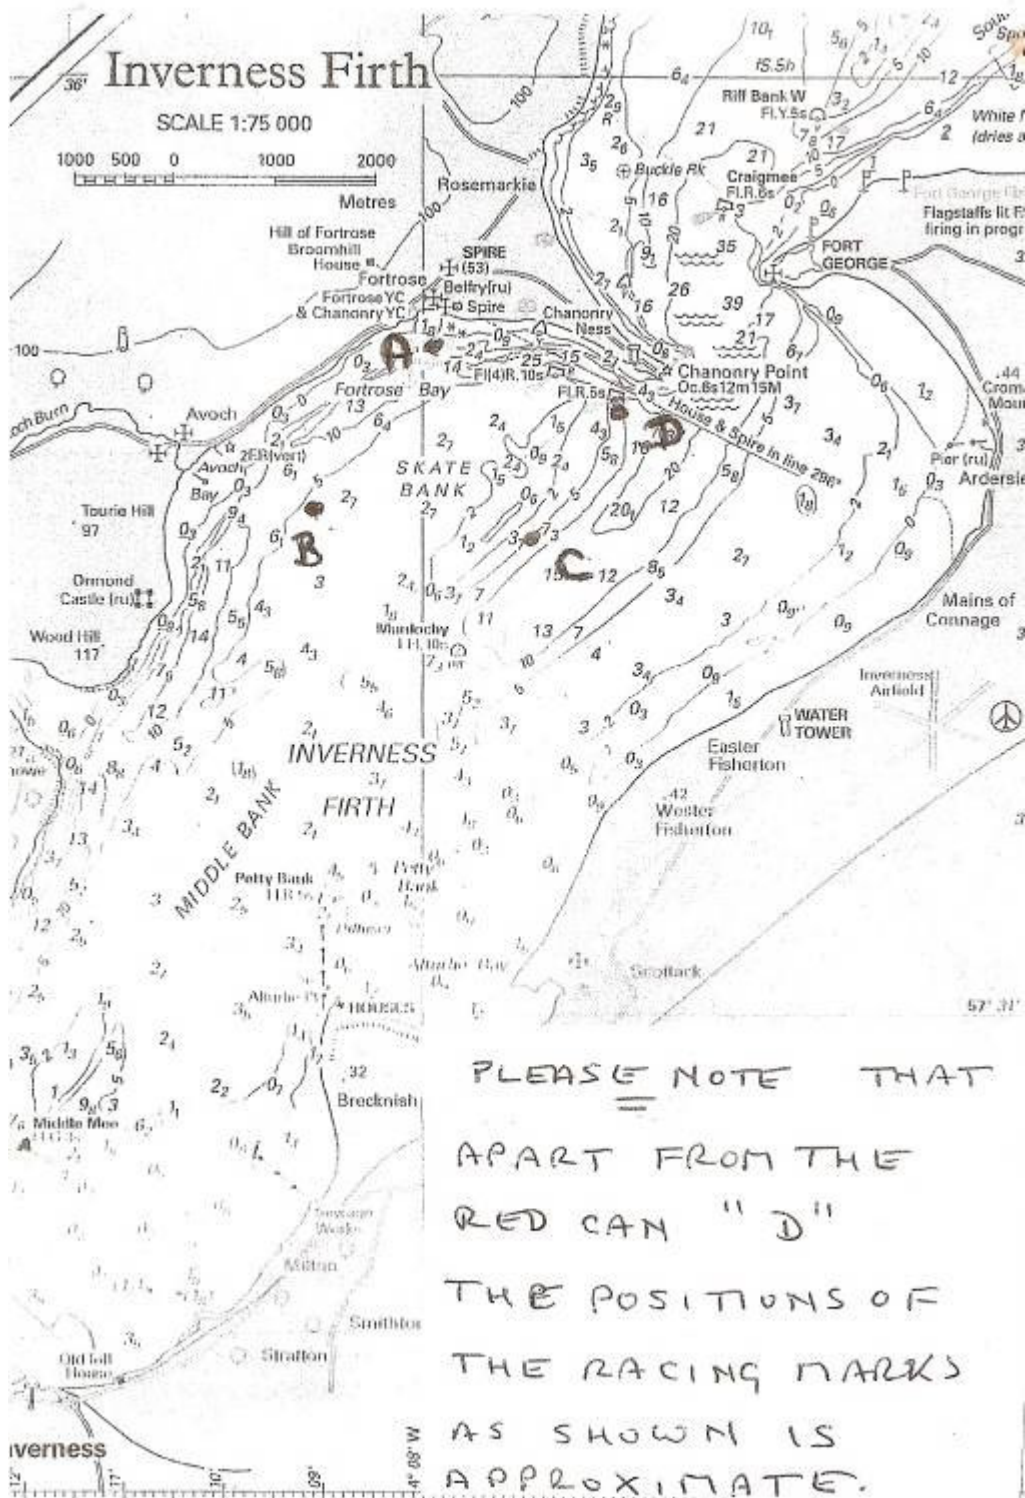

# Inverness Firth

SCALE 1:75 000

1000 500 0 1000 2000

Metres

PLEASE NOTE THAT  
APART FROM THE  
RED CAN "D"  
THE POSITIONS OF  
THE RACING MARKS  
AS SHOWN IS  
APPROXIMATE.